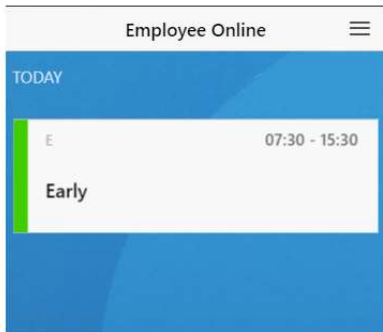

How do I see what shift I am working

When you login you will see the shift you are working today displayed at the top of the screen

From the home screen select View Rosters

The weeks shifts will be loaded

You can also jump to another week to view shifts in that week. Select the desired week from the drop down