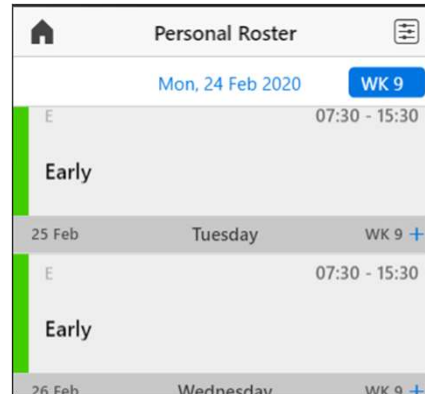

How do I see what shift I am working

When you login you will see the shift you are working today displayed at the top of the screen

From the home screen select View Rosters

The weeks shifts will be loaded

You can also jump to another week to view shifts in that week. Select the desired week from the drop down