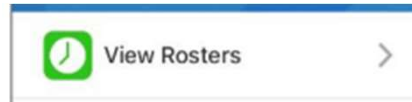

How do I see what shift I am working

When you login you will see the shift you are working today displayed at the top of the screen

From the home screen select View Rosters

The weeks shifts will be loaded

You can also jump to another week to view shifts in that week. Select the desired week from the drop down